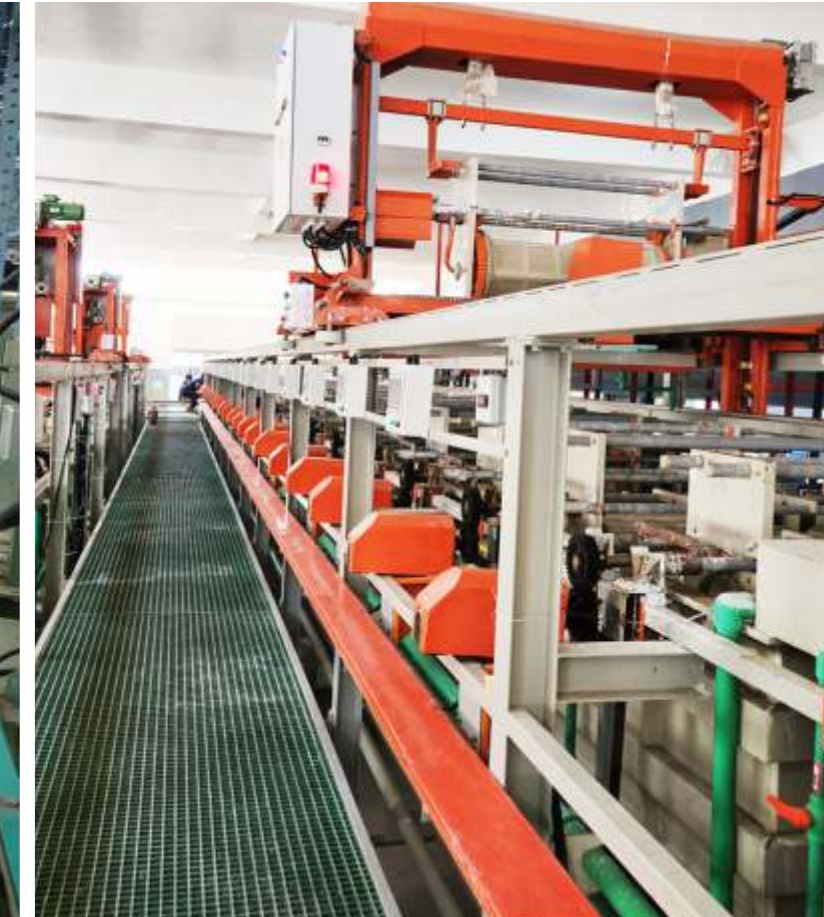

Automatic Barrel Plating Line