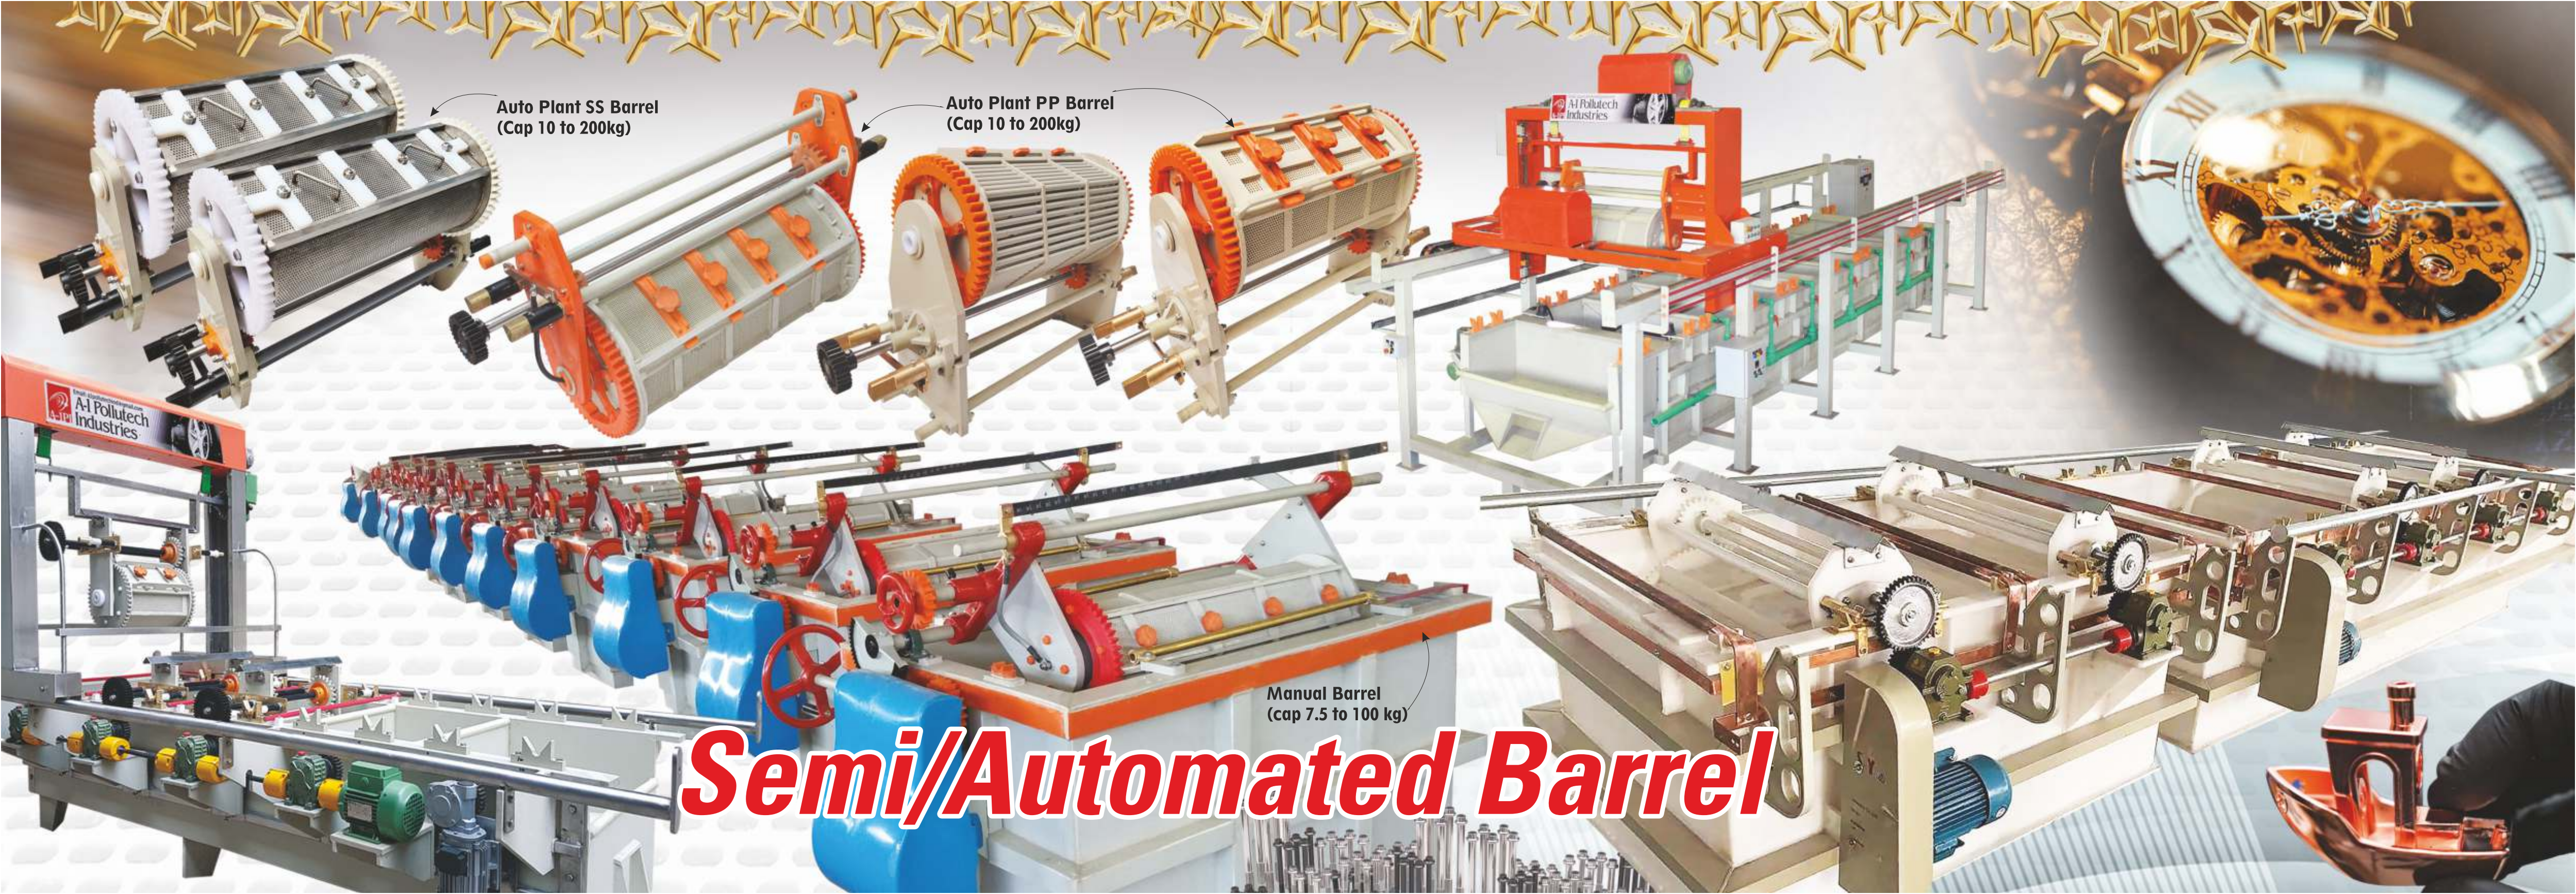

A-1 Pollutech, carries a full selection of equipment for your electroplating line, Including both pre-treatment and post treatment options.

Our equipment lines include usual the items such a tanks, filters, pumped filtration system, hanger, frames and power supplies, but we also carry many unique and specialized products that we can apply to your specific plating needs.

# Automatic Wet Plating Line

**Any Idea, Plan Or Purpose May Be Incorporated Through Brainstorming.**

# Automatic Barrel Plating Line

Auto Plant SS Barrel  
(Cap 10 to 200kg)

Auto Plant PP Barrel  
(Cap 10 to 200kg)

Manual Barrel  
(cap 7.5 to 100 kg)